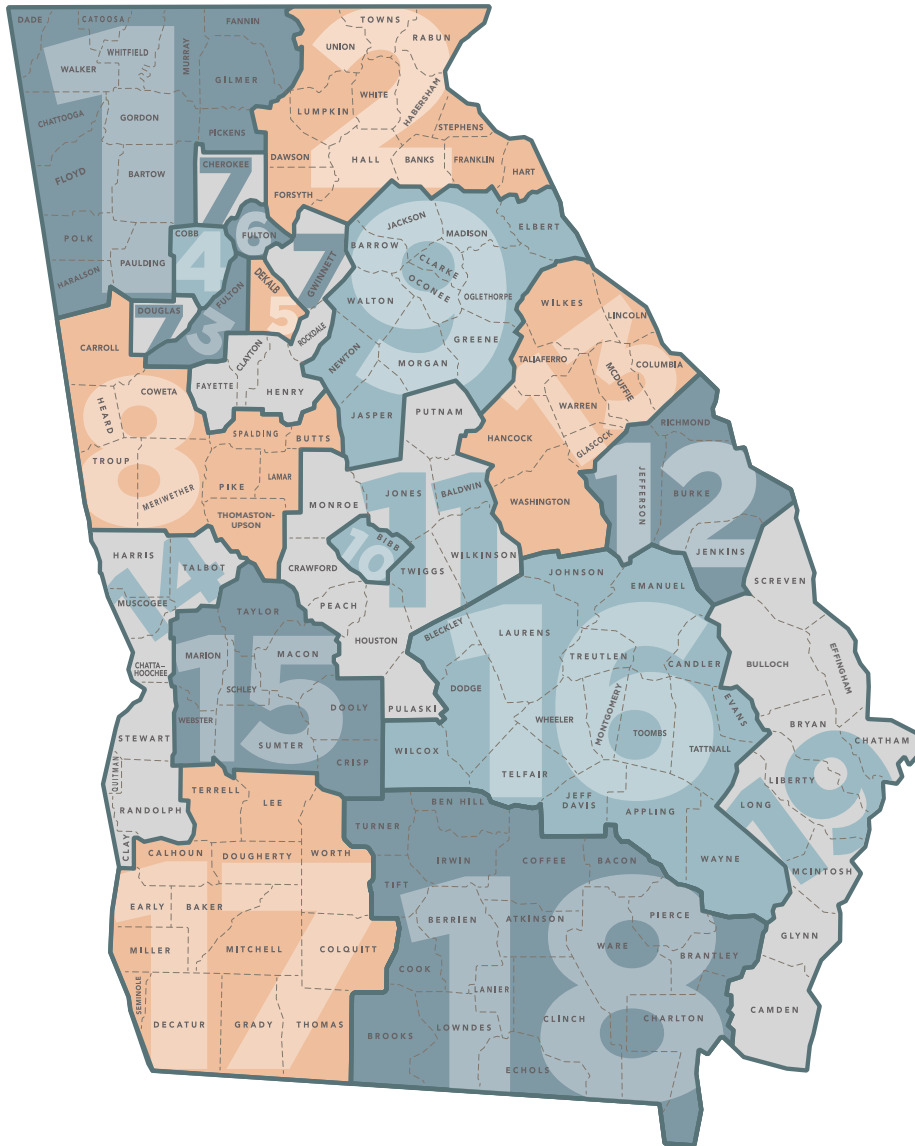

WorkSource Georgia Area Map

LWDA	Area Name	Phone Number
1	Northwest Georgia	256-467-6892
2	Georgia Mountains	678-971-9512
3	Atlanta	404-546-3000
4	Cobb	770-528-4300
5	DeKalb	470-542-7424
6	Fulton	404-613-6381
7	Atlanta Regional	678-268-6610
8	Three Rivers	770-229-9799
9	Northeast Georgia	706-369-5703
10	Macon-Bibb	478-722-6965
11	Middle Georgia	478-953-4771
12	CSRA	706-210-2000
13	East Central Georgia	706-595-8941
14	Lower Chattahoochee	706-225-3817
15	Middle Flint	706-660-5369
16	Heart of Georgia	912-739-7158
17	Southwest Georgia	540-427-7322
18	Southern Georgia	912-285-6097
19	Coastal	912-659-3555

LWDA 1:

BARTOW
CATOOSA
CHATTOOGA
DADE
FANNIN
FLOYD
GILMER
GORDON
HARALSON
MURRAY
PAULDING
PICKENS
POLK
WALKER
WHITFIELD

LWDA 2:

BANKS
DAWSON
FORSYTH
FRANKLIN
HABERSHAM
HALL
HART
LUMPKIN
RABUN
STEPHENS
TOWNS
UNION
WHITE

LWDA 3:

FULTON (SOUTH)

LWDA 4:

COBB

LWDA 5:

DEKALB

LWDA 6:

FULTON (NORTH)

LWDA 10:

BIBB

LWDA 11:

BALDWIN
CRAWFORD
HOUSTON
JONES
MONROE
PEACH
PULASKI
PUTNAM
TWIGGS
WILKINSON

LWDA 12:

BURKE
JEFFERSON
JENKINS
RICHMOND

LWDA 13:

COLUMBIA
GLASCOCK
HANCOCK
LINCOLN
MCDUFFIE
TALIAFERRO
WARREN
WASHINGTON
WILKES